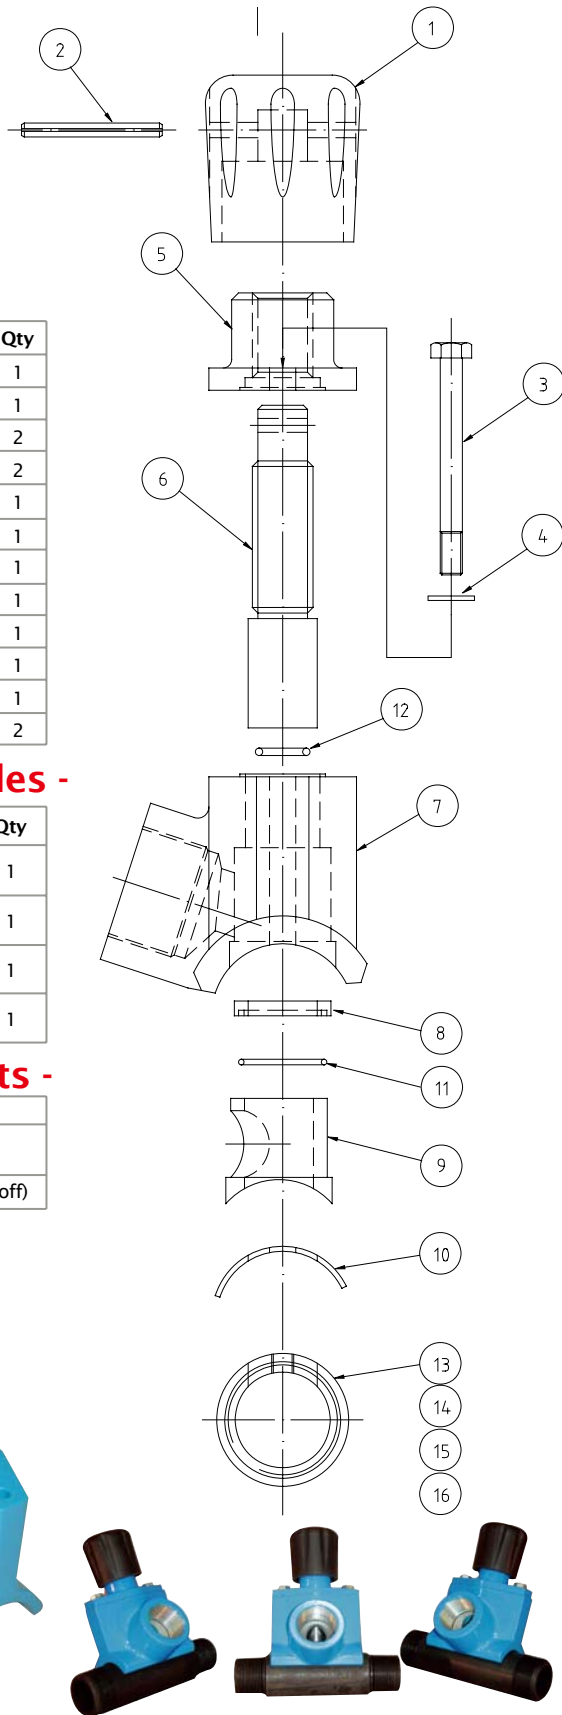

PanBlast™ Fina Valve Assemblies -

Stock Code	Description	Weight
BAC-VA-PB-0060	Fina Valve - 1 1/4"M x 1 1/4" M	2.10kg (4.63lbs)
BAC-VA-PB-0061	Fina Valve - 1 1/2"M x 1 1/2"M	
BAC-VA-PB-0062	Fina Valve - 1 1/4"M x 1 1/2"M	
BAC-VA-PB-0063	Fina Valve - 1" F x 1 1/2"M	

PanBlast™ Fina Valve Parts List -

Item	Stock Code	Description	Qty
1	BAC-VA-PB-0047	Control Knob	1
2	YAC-VA-PB-0048	Spring Pin	1
3	YAC-FN-PB-0183	Bolt 5/16" UNC x 3 1/4" LG (ZP)	2
4	YAC-FN-PB-0022	M8 Flat Washer	2
5	BAC-VA-PB-0049	Top Body	1
6	BAC-VA-PB-0050	Plunger	1
7	BAC-VA-PB-0051	Valve Body	1
8	YAC-VA-PB-0052	Plunger Seal	1
9	YAC-VA-PB-0053	Urethane Sleeve	1
10	YAC-VA-PB-0054	Gasket	1
11	YAC-BS-PB-0032	O-Ring ID 28mm x Dia 2mm	1
12	YAC-BS-PB-0054	O-Ring ID 14.5mm x Dia 2.65mm	2

PanBlast™ Fina Valve Pipe Nipples -

Item	Stock Code	Description	Qty
13	BAC-VA-PB-0055	Pipe Nipple - 1 1/4" Male x 1 1/4" Male	1
14	BAC-VA-PB-0056	Pipe Nipple - 1 1/2" Male x 1 1/2" Male	1
15	BAC-VA-PB-0057	Pipe Nipple - 1 1/4" Male x 1 1/2" Male	1
16	BAC-VA-PB-0058	Pipe Nipple - 1" Female x 1 1/2" Male	1

PanBlast™ Fina Valve Service Kits -

Stock Code	Description
BAC-VA-PB-0016	Fina Valve Service Kit - Includes items 2, 3, 4, 8, 9, 10 & 11
BAC-VA-PB-0122	Fina Valve Urethane Sleeve Kit - Includes item 9 (3 off)

Blast Pots & Cabinets - Remote Control Valves - Abrasive Control Valves - Blast Nozzles - Nozzle Holders & Couplings - Helmets & Breathing Air Filters - Blast Suits