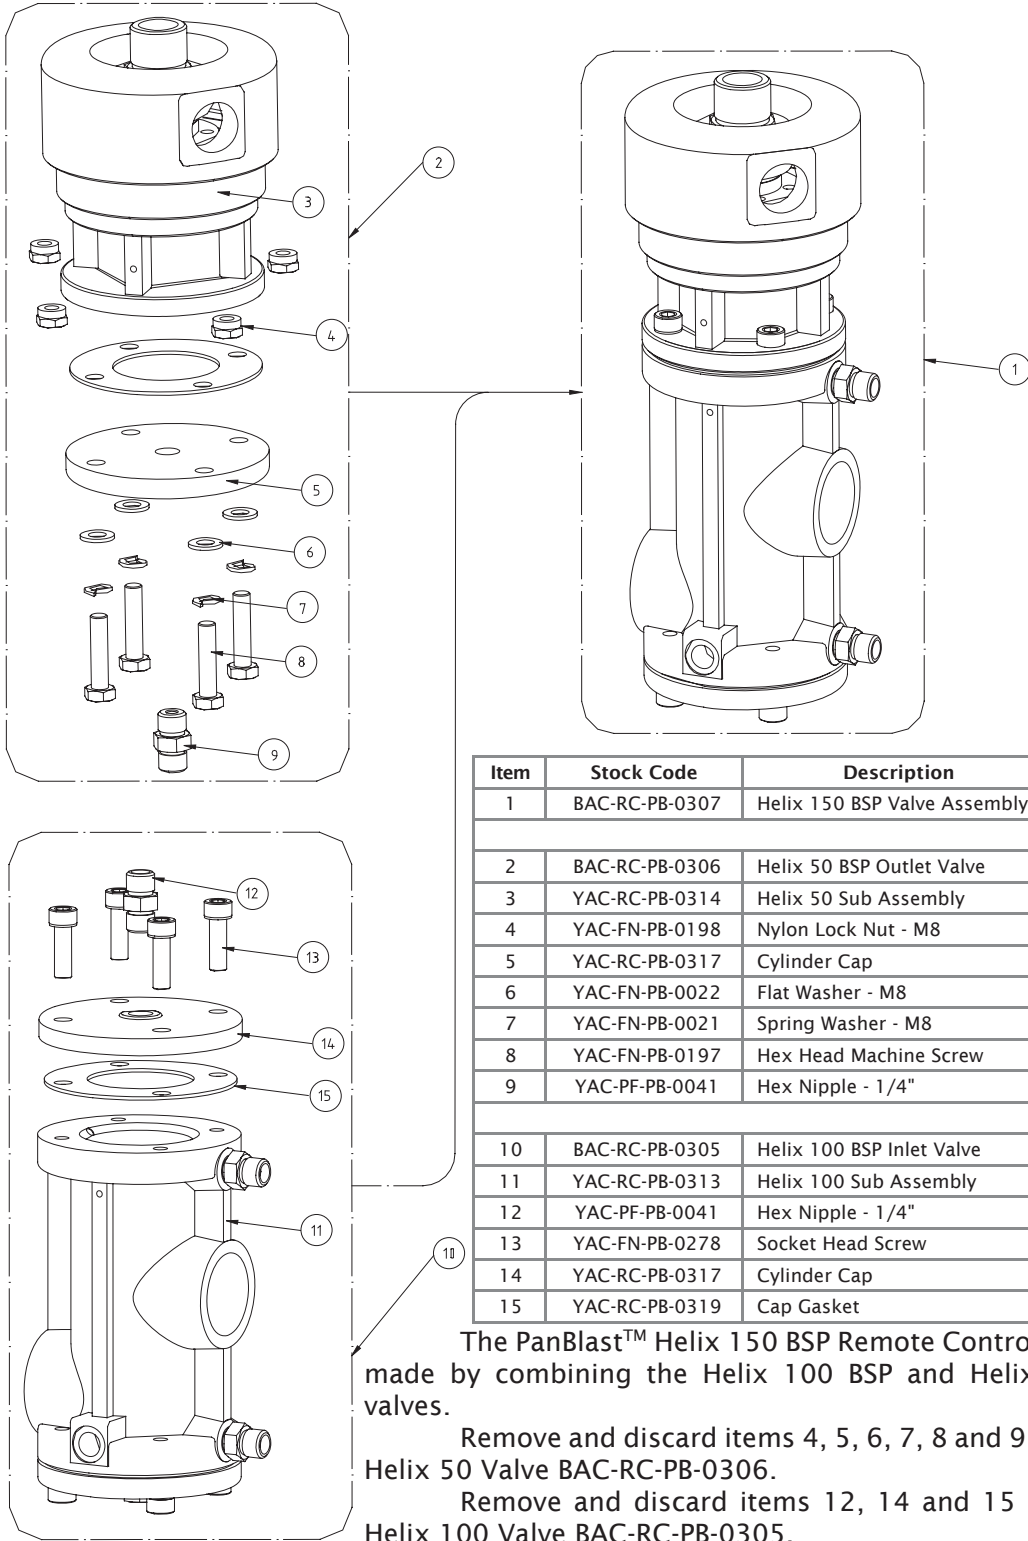

PanBlast™ Helix 150 BSP Remote Control Valve

*"Surface Preparation
Is Our Business"*

PanBlast™ Helix 150 BSP Remote Control Valve

The PanBlast™ Helix 150 BSP Remote Control Valve is made by combining the PanBlast™ Helix 100 BSP Inlet Control Valve and Helix 50 BSP Exhaust Control Valve.

The PanBlast™ Helix 100 BSP Inlet Control Valve and Helix 50 BSP Exhaust Control Valve can be used as separate valves, but when attached together form a compact, combined inlet and outlet valve, which still retains all the operating features and benefits of the separate valves.

Item	Stock Code	Description	Qty
1	BAC-RC-PB-0307	Helix 150 BSP Valve Assembly	
2	BAC-RC-PB-0306	Helix 50 BSP Outlet Valve	1
3	YAC-RC-PB-0314	Helix 50 Sub Assembly	1
4	YAC-FN-PB-0198	Nylon Lock Nut - M8	4
5	YAC-RC-PB-0317	Cylinder Cap	1
6	YAC-FN-PB-0022	Flat Washer - M8	4
7	YAC-FN-PB-0021	Spring Washer - M8	4
8	YAC-FN-PB-0197	Hex Head Machine Screw	4
9	YAC-PF-PB-0041	Hex Nipple - 1/4"	1
10	BAC-RC-PB-0305	Helix 100 BSP Inlet Valve	1
11	YAC-RC-PB-0313	Helix 100 Sub Assembly	1
12	YAC-PF-PB-0041	Hex Nipple - 1/4"	1
13	YAC-FN-PB-0278	Socket Head Screw	4
14	YAC-RC-PB-0317	Cylinder Cap	1
15	YAC-RC-PB-0319	Cap Gasket	1

The PanBlast™ Helix 150 BSP Remote Control Valve is made by combining the Helix 100 BSP and Helix 50 BSP valves.

Remove and discard items 4, 5, 6, 7, 8 and 9 from the Helix 50 Valve BAC-RC-PB-0306.

Remove and discard items 12, 14 and 15 from the Helix 100 Valve BAC-RC-PB-0305.