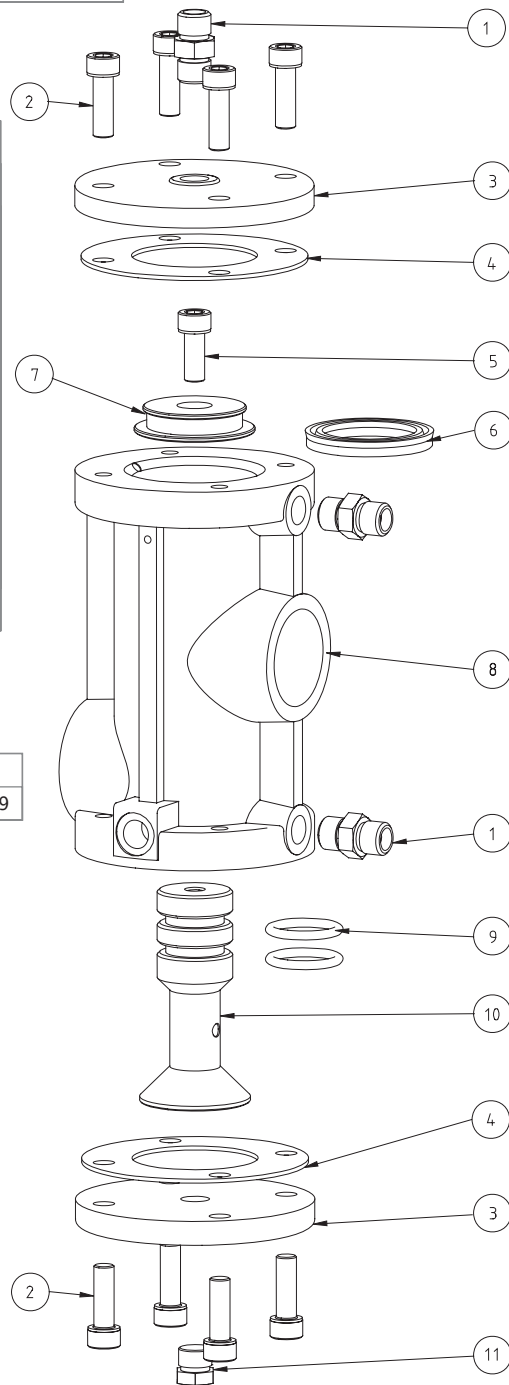

PanBlast™ Helix 100 NPT Inlet Control Valve Assembly -

Stock Code	Description	Weight
BAC-RC-PB-0309	Helix 100 NPT Inlet Valve	2.00kg (4.41lbs)

PanBlast™ Helix 100 NPT Inlet Control Valve Parts List -

Item	Stock Code	Description	Qty
1	YAC-PF-PB-0243	Hex Nipple	3
2	YAC-FN-PB-0279	Cap Head Machine Screw	8
3	YAC-RC-PB-0318	Housing Cap	2
4	YAC-RC-PB-0319	Cap Gasket	2
5	YAC-FN-PB-0281	Cap Head Machine Screw	1
6	YAC-RC-PB-0325	U Seal	1
7	YAC-RC-PB-0324	Piston	1
8	YAC-RC-PB-0323	Housing	1
9	YAC-BS-PB-0047	O-Ring	2
10	YAC-RC-PB-0321	Inlet Piston	1
11	YAC-PF-PB-0242	Hex Plug	1

PanBlast™ Helix 100 NPT Inlet Control Valve Service Kits -

Stock Code	Description
BAC-RC-0477-00	Helix 100 BSP Valve Seal Kit - Includes items 4, 6 & 9

Blast Pots & Cabinets - Remote Control Valves - Abrasive Control Valves - Blast Nozzles - Nozzle Holders & Couplings - Helmets & Breathing Air Filters - Blast Suits