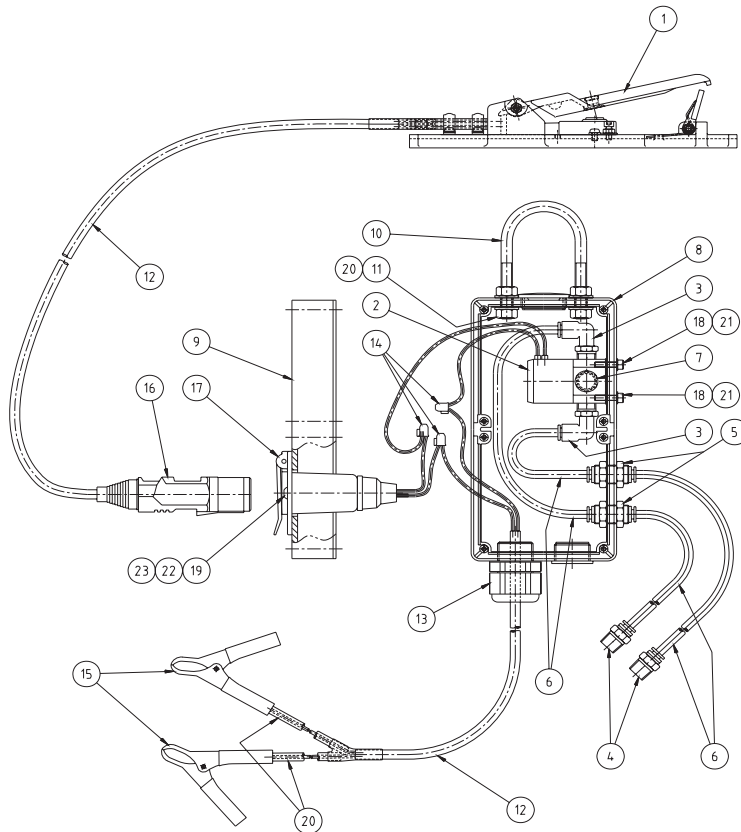

PanBlast™ Electric Remote Conversion Kits -

Stock Code	Description	Weight
BAC-RC-PB-0025	12 Volt Electric Conversion Kit - 40m	6.50kg (14.3lbs)
BAC-RC-PB-0118	12 Volt Electric Conversion Kit - 20m	6.00kg (13.2lbs)

PanBlast™ Electric Remote Conversion Kits Parts List -

Item	Stock Code	Description	Qty
1	BAC-RC-PB-0104	AirFlo Electrical Control Handle	1
2	BAC-RC-PB-0037	3/2 Solenoid Valve - 1/4" BSP	1
3	YAC-AF-PB-0065	Tube Connector Elbow	2
4	YAC-AF-PB-0063	Tube Connector Male	2
5	YAC-AF-PB-0100	Tube Connector Bulk Head Union	2
6	YAC-AF-PB-0066	Tube Nylon 6mm	1
7	YAC-AF-PB-0101	Silencer	1
8	YAC-RC-PB-0038	Enclosure	1
9	YAC-RC-PB-0039	Enclosure Lid	1
10	YAC-RC-PB-0040	U-Bolt	1
11	YAC-FN-PB-0094	Nut 5/16" BSW	2
12	BAC-RC-PB-0042	Control Cable	20/40m
13	YAC-RC-PB-0046	Cable Gland	1
14	YAC-RC-PB-0041	Cable Connector	3
15	YAC-RC-PB-0043	Battery Cable Clamps	1
16	BAC-RC-PB-0044	Plug	1
17	YAC-RC-PB-0045	Socket	1
18	YAC-FN-PB-0127	Socket Head Cap Screw M4	2
19	YAC-FN-PB-0025	Button Head Socket Screw M5	2
20	YAC-FN-PB-0022	Flat Washer 8mm	2
21	YAC-FN-PB-0122	Flat Washer 4mm	2
22	YAC-FN-PB-0026	Nut M5	2
23	YAC-FN-PB-0038	Flat Washer 5mm	2

PanBlast™ Electric Remote Conversion Kits Service Kits -

Stock Code	Description
BAC-RC-PB-0114	Control Cable Kit - Includes items 12 & 16

Blast Pots & Cabinets - Remote Control Valves - Abrasive Control Valves - Blast Nozzles - Nozzle Holders & Couplings - Helmets & Breathing Air Filters - Blast Suits