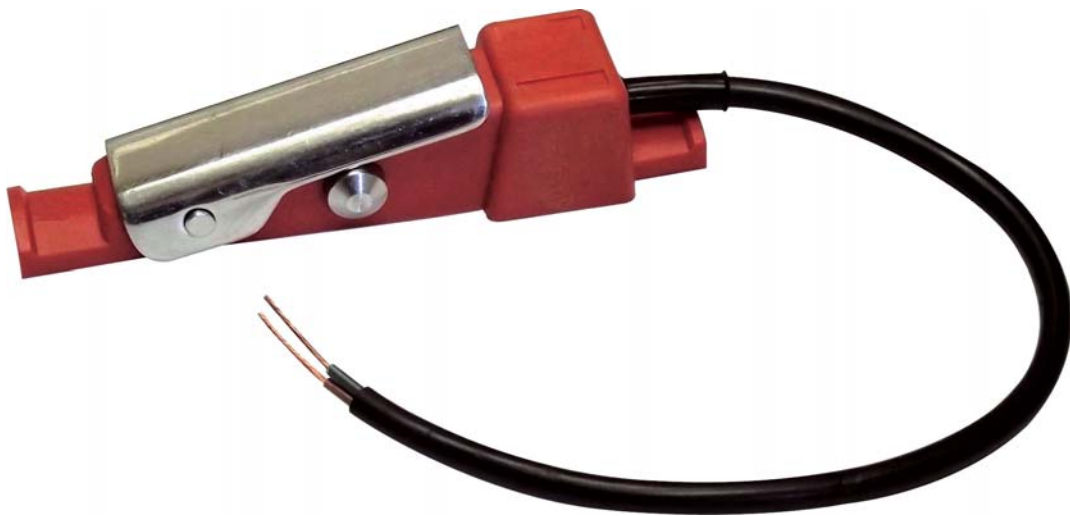

PanBlast™ AirStop Remote Control Handle - Electric Type

*"Surface Preparation
Is Our Business"*

PanBlast™ Airstop Remote Control Handle

Pan Abrasives manufacture and supply an extensive range of Remote Control Deadman Handles available in various configurations for both pneumatic and electrical operation.

The PanBlast™ AirStop Electric Remote Control Handle operates as an electrical switch style handle. The PanBlast™ AirStop Electric Handle is connected to the blast pot control valve using either a 12 Volt or 24 Volt electrical cable arrangement. (Other voltages are available upon request).

When activated by the operator, the PanBlast™ AirStop Electric Remote Control Handle switch sends an electrical signal to the solenoid control valve, which then in turn activates the remote control system control valve.

The PanBlast™ AirStop Electrical Remote Control System is ideally suited to overcoming the signal delay problems associated with pneumatically operated control systems when operating over lengths in excess of 40m (130ft).