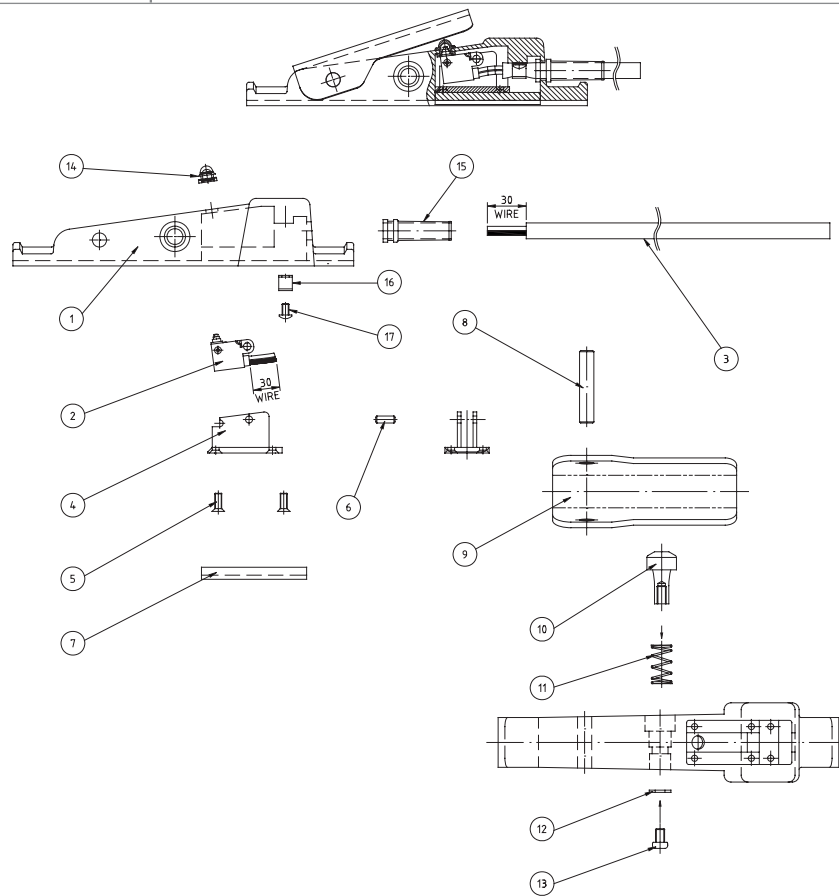

The PanBlast™ AirStop Electric Remote Control Handle operates as an electrical switch style handle. The PanBlast™ AirStop Electric Handle is connected to the blast pot control valve using either a 12 Volt or 24 Volt electrical cable arrangement. (Other voltages are available upon request).

When activated by the operator, the PanBlast™ AirStop Electric Remote Control Handle switch sends an electrical signal to the solenoid control valve, which then in turn activates the remote control system control valve.

The PanBlast™ AirStop Electrical Remote Control System is ideally suited to overcoming the signal delay problems associated with pneumatically operated control systems when operating over lengths in excess of 40m (130ft).

PanBlast™ AirStop Electric Remote Control Handle Assembly -

Stock Code	Description
BAC-RC-0237-05	AirStop Electric Control Handle

PanBlast™ AirStop Electric Remote Control Handle Parts List -

Item	Stock Code	Description	Qty
1	YAC-RC-0243-07	Body	1
2	BAC-RC-PB-0248	Electric Switch	1
3	YAC-RC-0488-00	Cable	0.80m
4	YAC-RC-0249-04	Switch Seat	1
5	YAC-FN-0350-00	Machine Screw F/HD Philips M3 x 12mm	4
6	YAC-RC-PB-0255	Pin	1
7	YAC-RC-PB-0264	Bottom Cover	1
8	YAC-RC-PB-0051	Hinge Pin	1
9	YAC-RC-PB-0048	Lever	1
10	YAC-RC-PB-0053	Button	1
11	YAC-RC-PB-0054	Spring	1
12	YAC-FN-PB-0048	Flat Washer	1
13	YAC-FN-PB-0164	Machine Screw B/HD Philips M4 x 6mm	1
14	YAC-RC-0495-00	Button Cap	1
15	YAC-RC-0496-00	Cable Protect	1
16	YAC-RC-0497-00	Half Clamp	1
17	YAC-FN-PB-0137	Machine Screw P/HD Philips M3 x 5mm	2